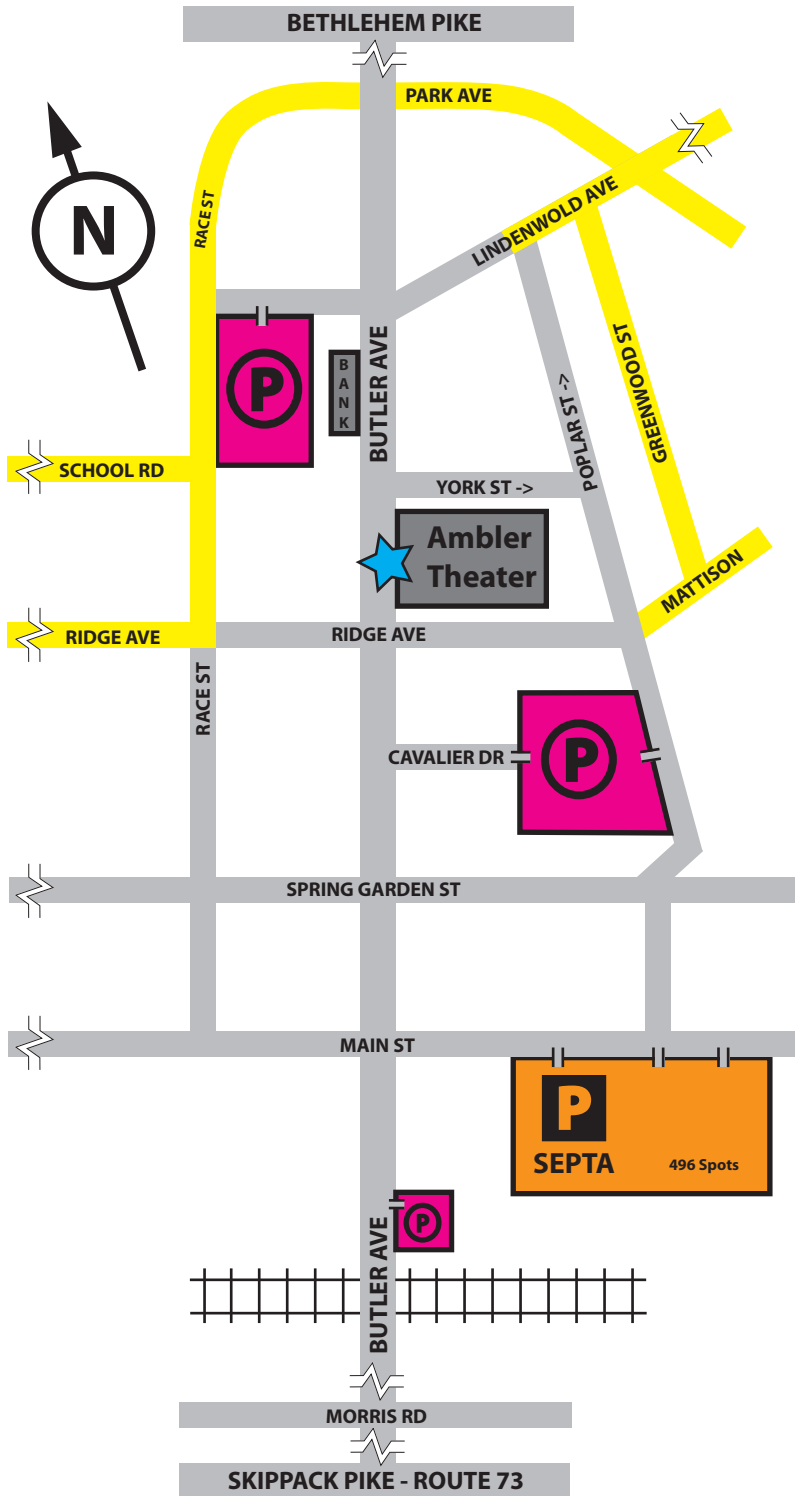

## FOR THE AMBLER THEATER

### **SEPTA Lot**

FREE Sat-Sun (All Day)  
 Mon-Fri: \$1.00 (All Day)

### **Unmetered**

FREE on “outer” side streets - generally more than 1 block off Butler Ave

### **Street Meters**

FREE After 6pm (Every Day)  
 FREE Sundays (All Day)  
 FREE Mon-Fri (12pm-2pm)  
 Mon-Sat (8am-6pm):  
 - Butler Ave: 1 hour limit (\$0.25 per 1/2 hr)  
 - Side Streets: 2 hour limit (\$0.25 per 1/2 hr)